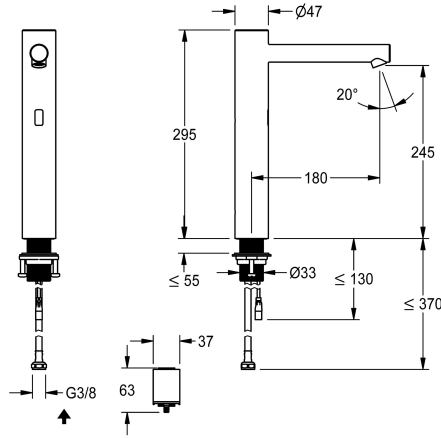

KWC ONO E

Automatic tap, touchless – Washbasin

Modell-Linie: ONO E | 12.576.103.700FL

Taps | Electronic taps

KWC-No.

360001585

stainless steel, A 180, flexible connection hose, without drain fitting, battery, without mixing

- Neoperl® Perlator® SSR, swivelling jet regulator
- * Electrovalve
- * Flexible connection hose 3/8"
- * QuickInstallation - Fastening via threaded connection M33 x 1.5 with locking screws
- * Mounting hole size ø35 mm
- * Scope of delivery:
 - Battery compartment including battery 6V Lithium CRP2 for mounting under the washbasin
- * Order separately (optional or if required):
 - Possibility of parameterization via bidirectional remote control, or C-module (3600001331) with an app

Technical Data

Electronical control
Connection
Spout
Power supply
Color code
Installation_type
Faucet_typ
Measure Height
Projection_A

NW 3/4"1
Flexible connection hose1
NW 1/2"1
NW 1/2"1
stainless steel
G 3/8"1
G 3/4"1
295
A 180

**2-button remote control for fittings F3
and F5**

2030036849
ACEX9004

C module

3600001331
ACEX9020
