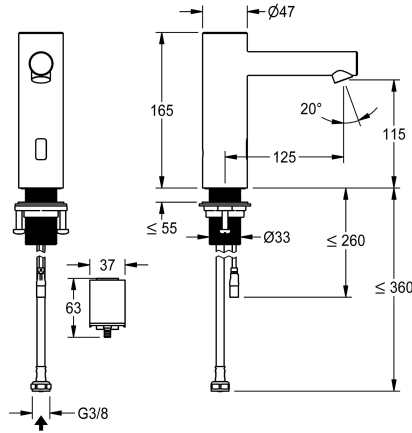

### KWC-No.

**360001581**

stainless steel, A 125, flexible connection hose, without drain fitting, battery, without mixing

**NEW**

- \* Automatic, non-contact, basin
- opto-electronic controlled
- \* Made of stainless steel
- \* Without mixing
- for cold or mixed water supply
- \* EcoProtect - water-saving device
- \* Control electronics
- 24-hour hygiene flushing adjustable
- Safety shutdown in case of continuous reflection
- Storage of statistical data
- \* Fixed spout
- Neoperl® Perlator® SSR, swivelling jet regulator

- \* Electrovalve
- \* Flexible connection hose 3/8"
- \* QuickInstallation - Fastening via threaded connection M33 x 1,5 with locking screws
- \* Mounting hole size Ø35 mm
- \* Scope of delivery:
- Battery compartment including battery 6V Lithium CRP2 for mounting under the washbasin
- \* Order separately (optional or if required):
- Possibility of parameterization via bidirectional remote control, or C-module with an app

### Technical Data

Electronical control
Connection
Spout
Power supply
Color code
Installation_type
Faucet_typ
Measure Height
Projection_A

NW 3/4"1
Flexible connection hose1
NW 1/2"1
NW 1/2"1
stainless steel
NW 1/2"1
G 3/4"1
165
A 125

---

**2-button remote control for fittings F3  
and F5**

---

**2030036849**  
ACEX9004

---

**C module**

---

**3600001331**  
ACEX9020