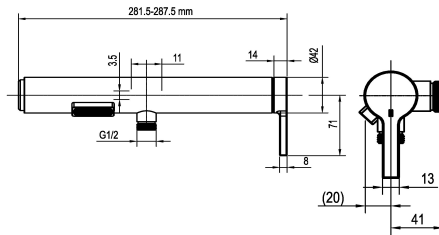

KWC AVA E Lever mixer – Shower

Modell-Linie: AVA E | 21.452.480.700
Showers | Manual shower

KWC-No.

125685

stainless steel, AD 150 ±20, without spray head and hose

- * Lever mixer
- * Made of stainless steel
- * Intrinsicly safe against backflow
- * KWC cartridge with safety device M 35 OP

- with ceramic discs
- flow rate and temperature continuously variable
- * Wall connections ½" x ¾", without shut-off valve eccentric 10 mm

NEW

Technical Data

Spray outlet: Flow rate
Handling
Color code
Installation_type
Faucet_typ
Dimension Height
Acoustic group
Connection measure
material

12.8 l/min (3bar)
side lever
stainless steel
Wall mounted
Faucet
30
Mains receiver1
150+/-20
stainless steel

Spare Parts

Cartridge M 35 OP

538331

Z.537.710