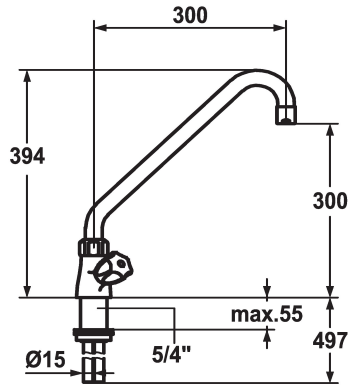

KWC GASTRO Two-handle mixer

Modell-Linie: GASTRO | K.24.41.A2.000C07
Taps | Manual taps

KWC-No.

101755
chromline, A 300, B 300, C 394

- * Two-handle mixer
- * KWC CORONA metal handles, removable
- * Swivel spout 360°
- with adjustable gland
- Jet regulator
- * OptimalSpace - ample space for washing or working

- * Flat valves M20 x 1.25
- stainless steel valve seat
- * Copper tubes ø15 mm
- * Fastening by means of threaded sleeve 1 ¼"
- * Mounting hole size ø42 mm

Technical Data

Flow rate
Projection C
Connection
Projection B
Color code
Installation_type
Faucet_typ
Dimension Height
Acoustic group
Projection_A
Dimension Water outlet
material

98 l/min (3 bar)
C 394
Copper tubes
B 300
chrome
Pillar installation
Tub1
394
U
A 300
300
Brass