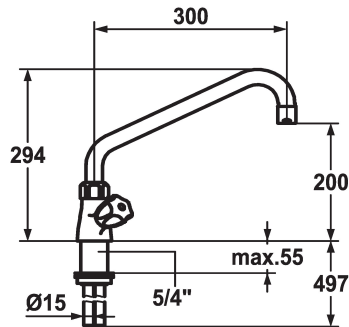

KWC GASTRO

Two-handle mixer - Commercial kitchen

Modell-Linie: GASTRO | K.24.41.04.000C07

Taps | Manual taps

KWC-No.

100945

chromeline, A 300

100947

chromeline, A 450

- * Two-handle mixer
- * KWC CORONA metal handles, removable
- * Swivel spout 360°
- with adjustable gland
- Jet regulator
- * OptimalSpace - ample space for washing or working

Projection_A

A 300

A 450

- * Flat valves M20 x 1.25
- stainless steel valve seat
- * Copper tubes ø15 mm
- * Fastening by means of threaded sleeve 1 ¼"
- * Mounting hole size ø42 mm

Technical Data

Flow rate
Connection
Spout
Color code
Installation_type
Faucet_typ
Dimension Height
Acoustic group
Projection_A
Dimension Water outlet
material

65 l/min (3bar)
Copper tubes
swivel
chrome
Pillar installation
Tub1
294
Mains receiver1
A 300
200
Brass