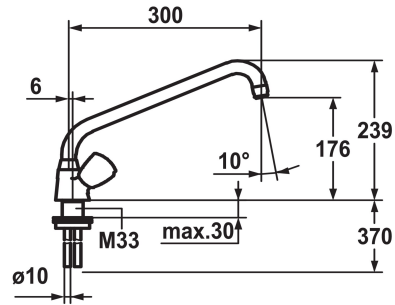

KWC GASTRO

Two-handle mixer - Commercial kitchen

Modell-Linie: GASTRO | K.24.41.24.000C02

Taps | Manual taps

KWC-No.

112159

chromeline, A 300

- * Two-handle mixer
- * KWC CORONA metal handles, removable
- * Swivel spout 160°
- Jet regulator
- * Flat valves M20 x 1.25

- stainless steel valve seat
- * Copper tubes ø10 mm
- * Fastening by means of threaded sleeve M33 x 1.5
- * Mounting hole size ø35 mm

Technical Data

Flow rate
Connection
Spout
Color code
Installation_type
Faucet_typ
Dimension Height
Acoustic group
Projection_A
Dimension Water outlet
material

60 l/min (3bar)
Copper tubes
swivel
chrome
Pillar installation
Installation aids and tools
239
U
A 300
176
Brass